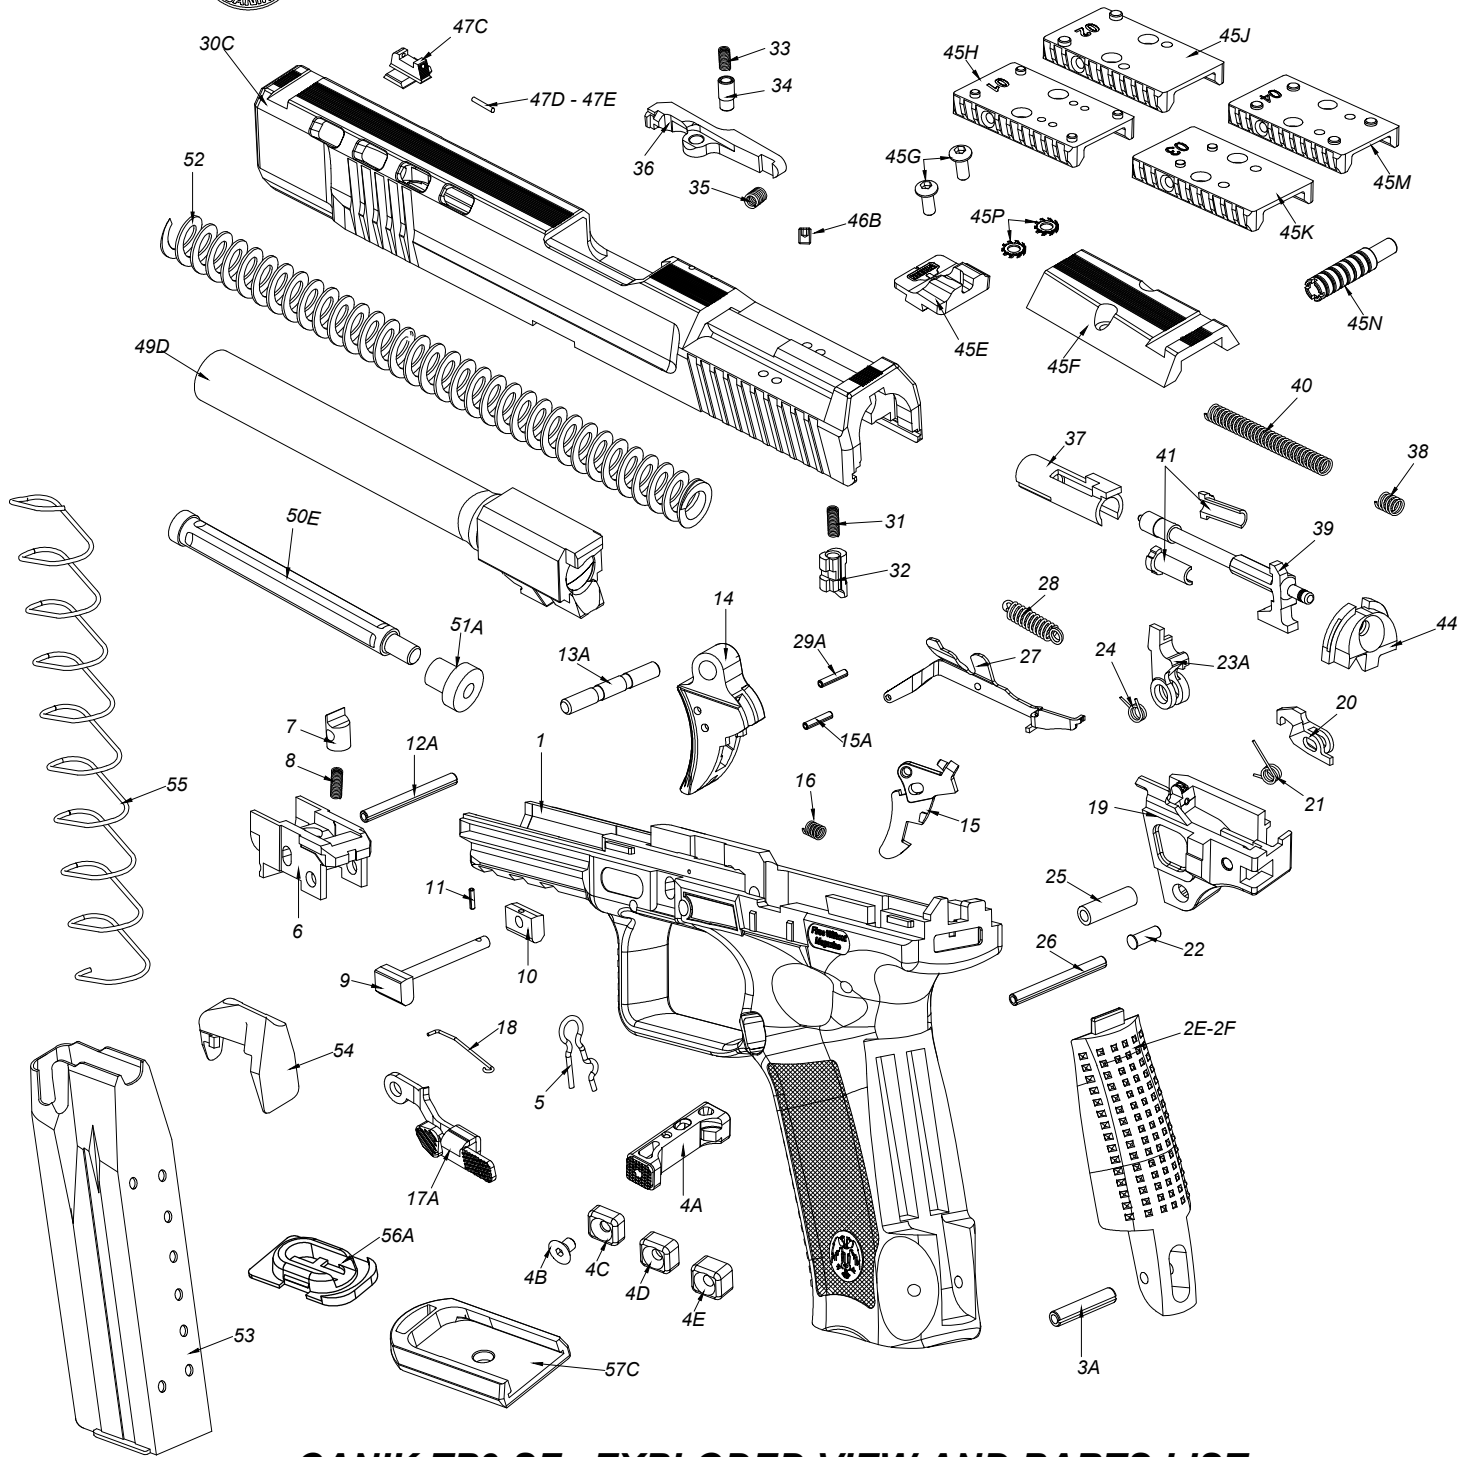

CANIK

TP9 SFX

CANIK TP9 SFX EXPLODED VIEW AND PARTS LIST

PATP002E-TP-9 SFX Grey Back Strap (SM)
PATP002F-TP-9 SFX Grey Back Strap (LG)
PATP003A-TP-9 SA/ V2/ SF/ SFX Back Strap Pin
PATP004A-TP-9 SFX Magazine Catch Set
PATP004B-TP-9 SFX Magazine Release Button Screw
PATP004C-TP-9 SFX Magazine Release Button Small
PATP004D-TP-9 SFX Magazine Release Button Medium
PATP004E-TP-9 SFX Magazine Release Button Large
PATP005-TP-9 All Models Magazine Catch Spring
PATP006-TP-9 All Models Locking Block
PATP007-TP-9 All Models Locking Lever
PATP008-TP-9 All Models Locking Lever Spring
PATP009-TP-9 All Models Take Down Catch
PATP010-TP-9 All Models Take Down Catch Piece
PATP011-TP-9 All Models Take Down Catch Pin
PATP012A-TP-9 SA/ V2/ SF/ SFX Locking Lever Pin
PATP013A-TP-9 SA/ V2/ SF/ SFX Trigger Pin
PATP014-TP-9 SA/ SF/ SFX Trigger
PATP015-TP-9 SA/ SF/ SFX Only Trigger Safety Lever
PATP015A-TP-9 SA/ SF/ SFX Only Trigger Safety Lever Pin
PATP016-TP-9 SA/ SF/ SFX Only Trigger Safety Lever Spring
PATP017A-TP-9 SFX Slide Stop Lever
PATP018-TP-9 All Models Slide Stop Spring
PATP019-TP-9 All Models Ejector
PATP019A-TP-9 All Models Ejector Assembly
(Schematic Parts #18-23,26)