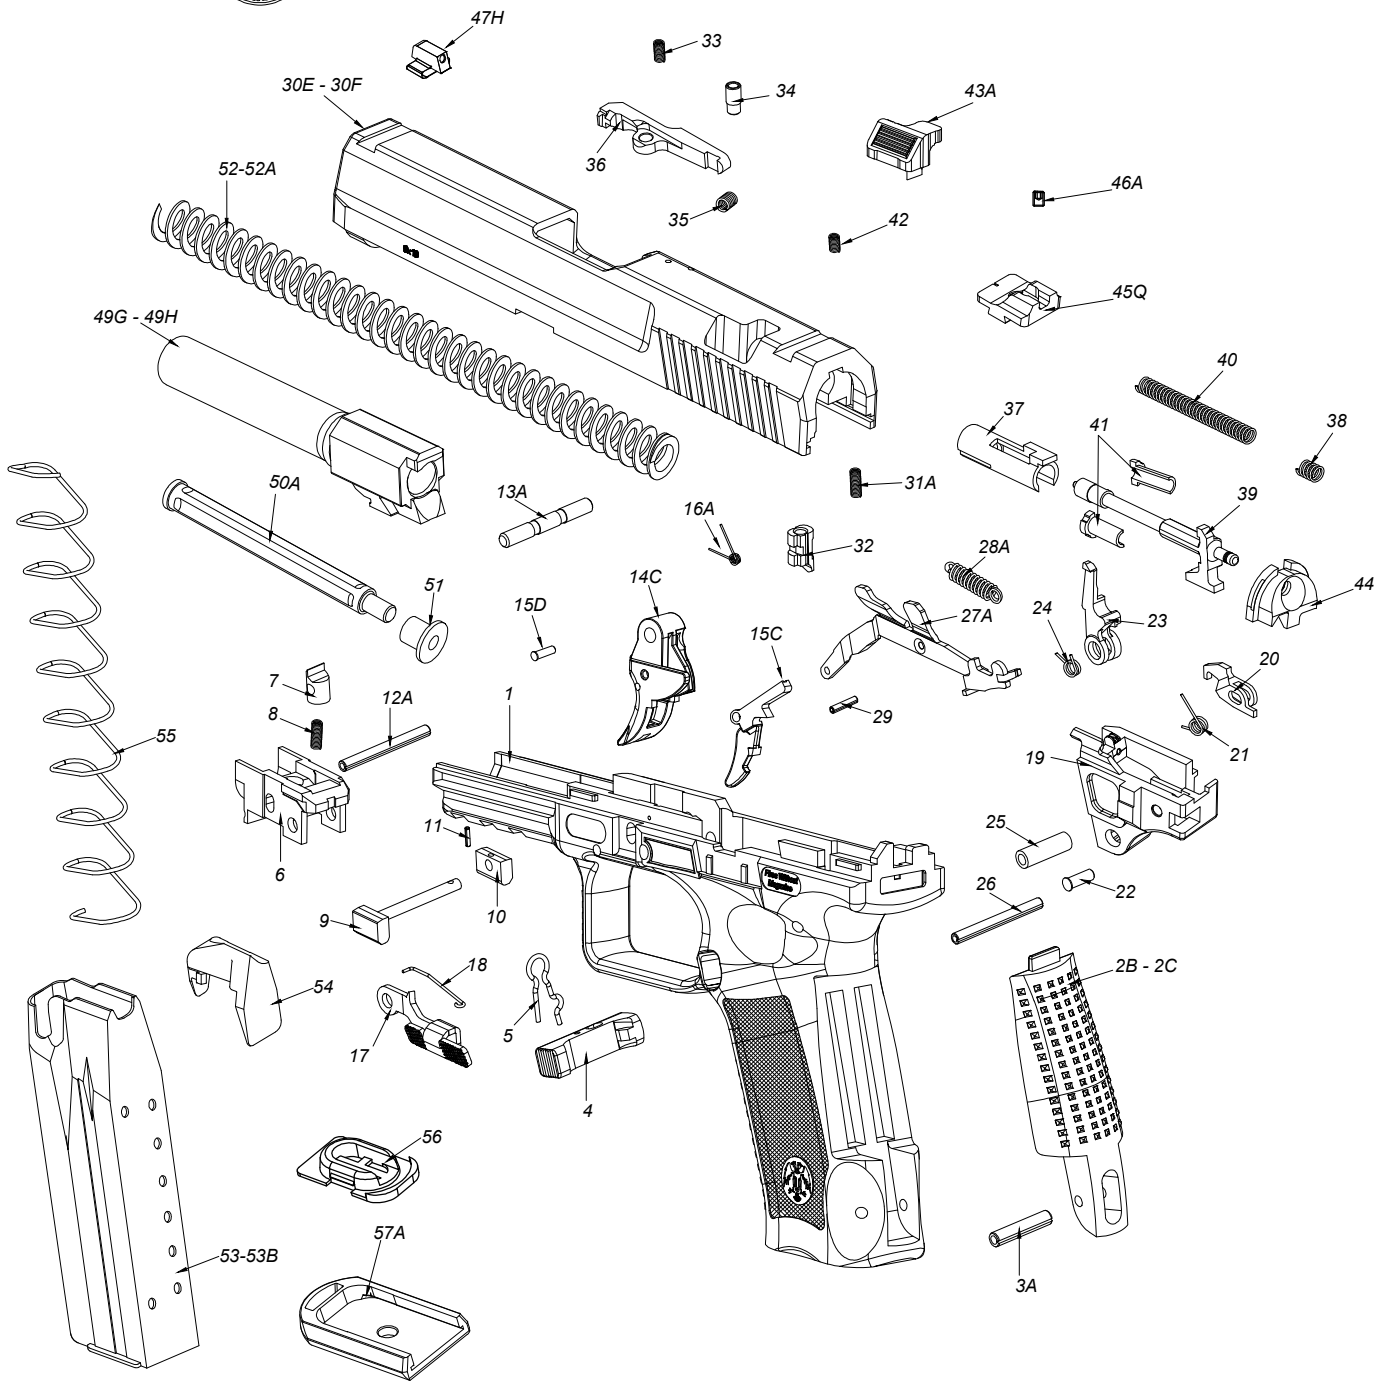

CANIK TP9 DA

TP9 DA PART LIST

PATP002B BACKSTRAP (SM)
 PATP002C BACKSTRAP (LG)
 PATP003A BACKSTRAP PIN
 PATP004 MAGAZINE CATCH
 PATP005 MAGAZINE CATCH SPRING
 PATP006 LOCKING BLOCK
 PATP007 LOCKING LEVER
 PATP008 LOCKING LEVER SPRING
 PATP009 TAKE DOWN CATCH
 PATP010 TAKE DOWN CATCH PIECE
 PATP011 TAKE DOWN CATCH PIN
 PATP012A LOCKING LEVER PIN
 PATP013A TRIGGER PIN
 PATP014C TRIGGER
 PATP015C TRIGGER SAFETY LEVER
 PATP016A TRIGGER SAFETY LEVER SPRING
 PATP015D TRIGGER SAFETY LEVER PIN
 PATP017 SLIDE STOP LEVER
 PATP018 SLIDE STOP LEVER SPRING
 PATP019 EJECTOR
 PATP020 SEAR

PATP021 SEAR SPRING
 PATP022 SEAR PIN
 PATP023 SEAR LEVER
 PATP024 SEAR LEVER SPRING
 PATP025 SEAR LEVER PIN
 PATP026 EJECTOR PIN
 PATP027A TRIGGER BAR
 PATP028A TRIGGER SPRING
 PATP029 TRIGGER BAR PIN
 PATP030E SLIDE
 PATP030F 40cal. SLIDE
 PATP031A FIRING PIN BLOCK SPRING
 PATP032 FIRING PIN BLOCK
 PATP033 EXTRACTOR PIN SPRING
 PATP034 EXTRACTOR PIN
 PATP035 EXTRACTOR SPRING
 PATP036 EXTRACTOR
 PATP037 FIRING PIN COLLET
 PATP038 FIRING PIN RETURN SPRING
 PATP039 FIRING PIN
 PATP040 FIRING PIN SPRING

PATP041 FIRING PIN RETAINER
 PATP042 DECOCKER SPRING
 PATP043A DECOCKER LEVER
 PATP044 SLIDE RETAINING PLATE
 PATP045Q WARREN REAR SIGHT
 PATP046C REAR SIGHT SET SCREW
 PATP047H FRONT SIGHT
 PATP049G BARREL
 PATP049H 40 cal. BARREL
 PATP050A RECOIL SPRING GUIDE
 PATP051 RECOIL SPRING GUIDE STOP
 PATP052 RECOIL SPRING
 PATP052A 40cal. RECOIL SPRING
 PATP053 MAGAZINE BODY
 PATP053B 40cal. MAGAZINE BODY
 PATP054 MAGAZINE FOLLOWER
 PATP055 MAGAZINE SPRING
 PATP056 MAGAZINE FLOORPLATE LOCK
 PATP057A FLOORPLATE